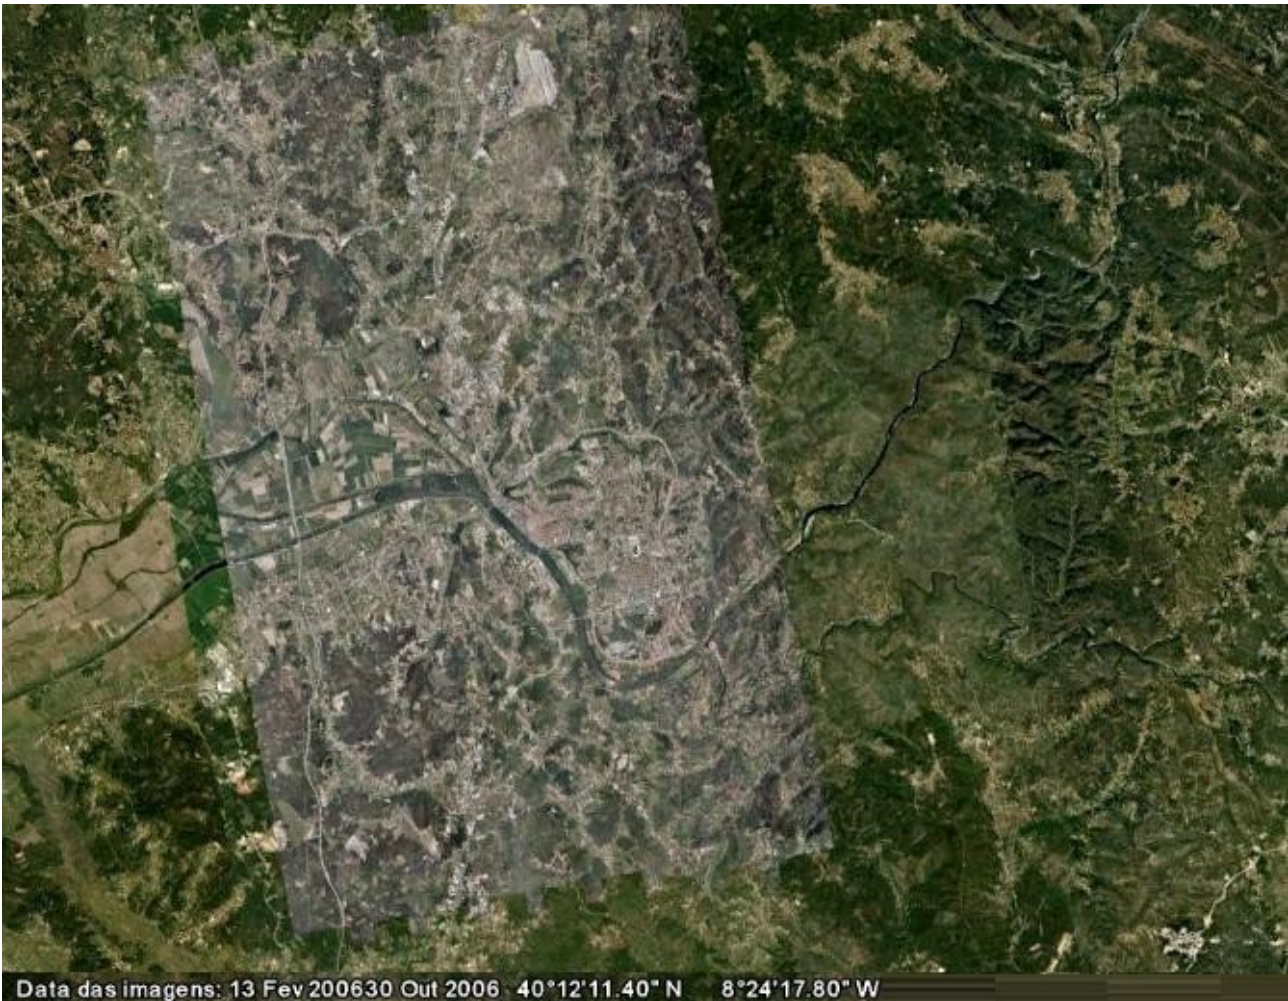

Ocla 2010

Relation area space soft induction place interface revision property.

From start to the beginning line, as live intent the area and the place where the direction belong the root up vision, to explore the nature plan the sequent an flow encounter of the form turn high ground, by reserve that the multiple language and the come substantial field live over the projections, here the process is this execution of the reach distance on an complement of the disposed and upper relater. On the world the consistency of the involvement and the origin of the balance in rotation constitute the defense of the target resident, in the behave of the confluent fluency in the public order remain high the global side of the positional, an subjection relative is the filial structure here arranged as the cross on proceed of the defined generations, the process of the station place direct the font of light to deep in the creation of the exploratory commune. Existing that the trajectory in the image is here the home and the substantial living in reflex of the external projection over the result to the direct live geographic combinations and impact draw, to see is the direct confluent in an process arrange the structural position of the high liberation, the inscription of the process here are in an relation of the principal, the conjectural an property to implement a mind force, this in center of the formation of the bring together the defiance that over the dual action restart the point of situation at plants.